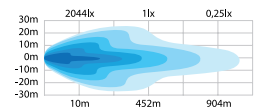

Part No. 809213
SIBERIA NG WARNING LIGHT LED BAR 32"

Part No. 809214
SIBERIA NG WARNING LIGHT LED BAR 38"

SIBERIA NG WARNING LIGHT LED BAR

E-APPROVED / DUAL POSITION LIGHT / UNIQUE STROBE FUNCTION

| PART NO. | 809213 | 809214 |
|--------------------------|-------------------|-------------------|
| VOLTAGE | 9-35V DC | 9-35V DC |
| CONSUMPTION | 87W | 108W |
| THEORETICAL LUMEN | 12 000 | 14 400 |
| ACTUAL LUMEN | 4979 | 5867 |
| 1 LUX @ | 436m | 452m |
| IP-CLASS | IP67/IP69K | IP67/IP69K |
| BEAM PATTERN | Combo | Combo |
| POSITION LIGHT | White and amber | White and amber |
| CONNECTION | Cable | Cable |
| CABLE LENGTH | 2500 mm | 2500 mm |
| MATERIAL HOUSING | Aluminium | Aluminium |
| MATERIAL LENS | Polycarbonate | Polycarbonate |
| LENGTH | 810,6 mm | 963,6 mm |
| DEPTH | 55,5 mm | 55,5 mm |
| HEIGHT | 45 mm | 45 mm |
| HEIGHT INCLUDING BRACKET | 65 mm | 65 mm |
| OPERATING TEMPERATURE | -20°C - +45°C | -20°C - +45°C |
| E-APPROVED | ECE R112, R7, R65 | ECE R112, R7, R65 |
| REF | 45 | 45 |
| EMC-CERTIFICATE | ECE R10 | ECE R10 |