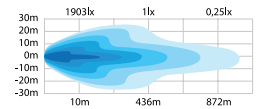

Part No. 809213
SIBERIA NG WARNING LIGHT LED BAR 32"

Part No. 809214
SIBERIA NG WARNING LIGHT LED BAR 38"

SIBERIA NG WARNING LIGHT LED BAR

E-APPROVED / DUAL POSITION LIGHT / UNIQUE STROBE FUNCTION

| PART NO. | 809213 | 809214 |
|--------------------------|-------------------|-------------------|
| VOLTAGE | 9-35V DC | 9-35V DC |
| CONSUMPTION | 87W | 108W |
| THEORETICAL LUMEN | 12 000 | 14 400 |
| ACTUAL LUMEN | 4979 | 5867 |
| 1 LUX @ | 436m | 452m |
| IP-CLASS | IP67/IP69K | IP67/IP69K |
| BEAM PATTERN | Combo | Combo |
| POSITION LIGHT | White and amber | White and amber |
| CONNECTION | Cable | Cable |
| CABLE LENGTH | 2500 mm | 2500 mm |
| MATERIAL HOUSING | Aluminium | Aluminium |
| MATERIAL LENS | Polycarbonate | Polycarbonate |
| LENGTH | 810,6 mm | 963,6 mm |
| DEPTH | 55,5 mm | 55,5 mm |
| HEIGHT | 45 mm | 45 mm |
| HEIGHT INCLUDING BRACKET | 65 mm | 65 mm |
| OPERATING TEMPERATURE | -20°C - +45°C | -20°C - +45°C |
| E-APPROVED | ECE R112, R7, R65 | ECE R112, R7, R65 |
| REF | 45 | 45 |
| EMC-CERTIFICATE | ECE R10 | ECE R10 |